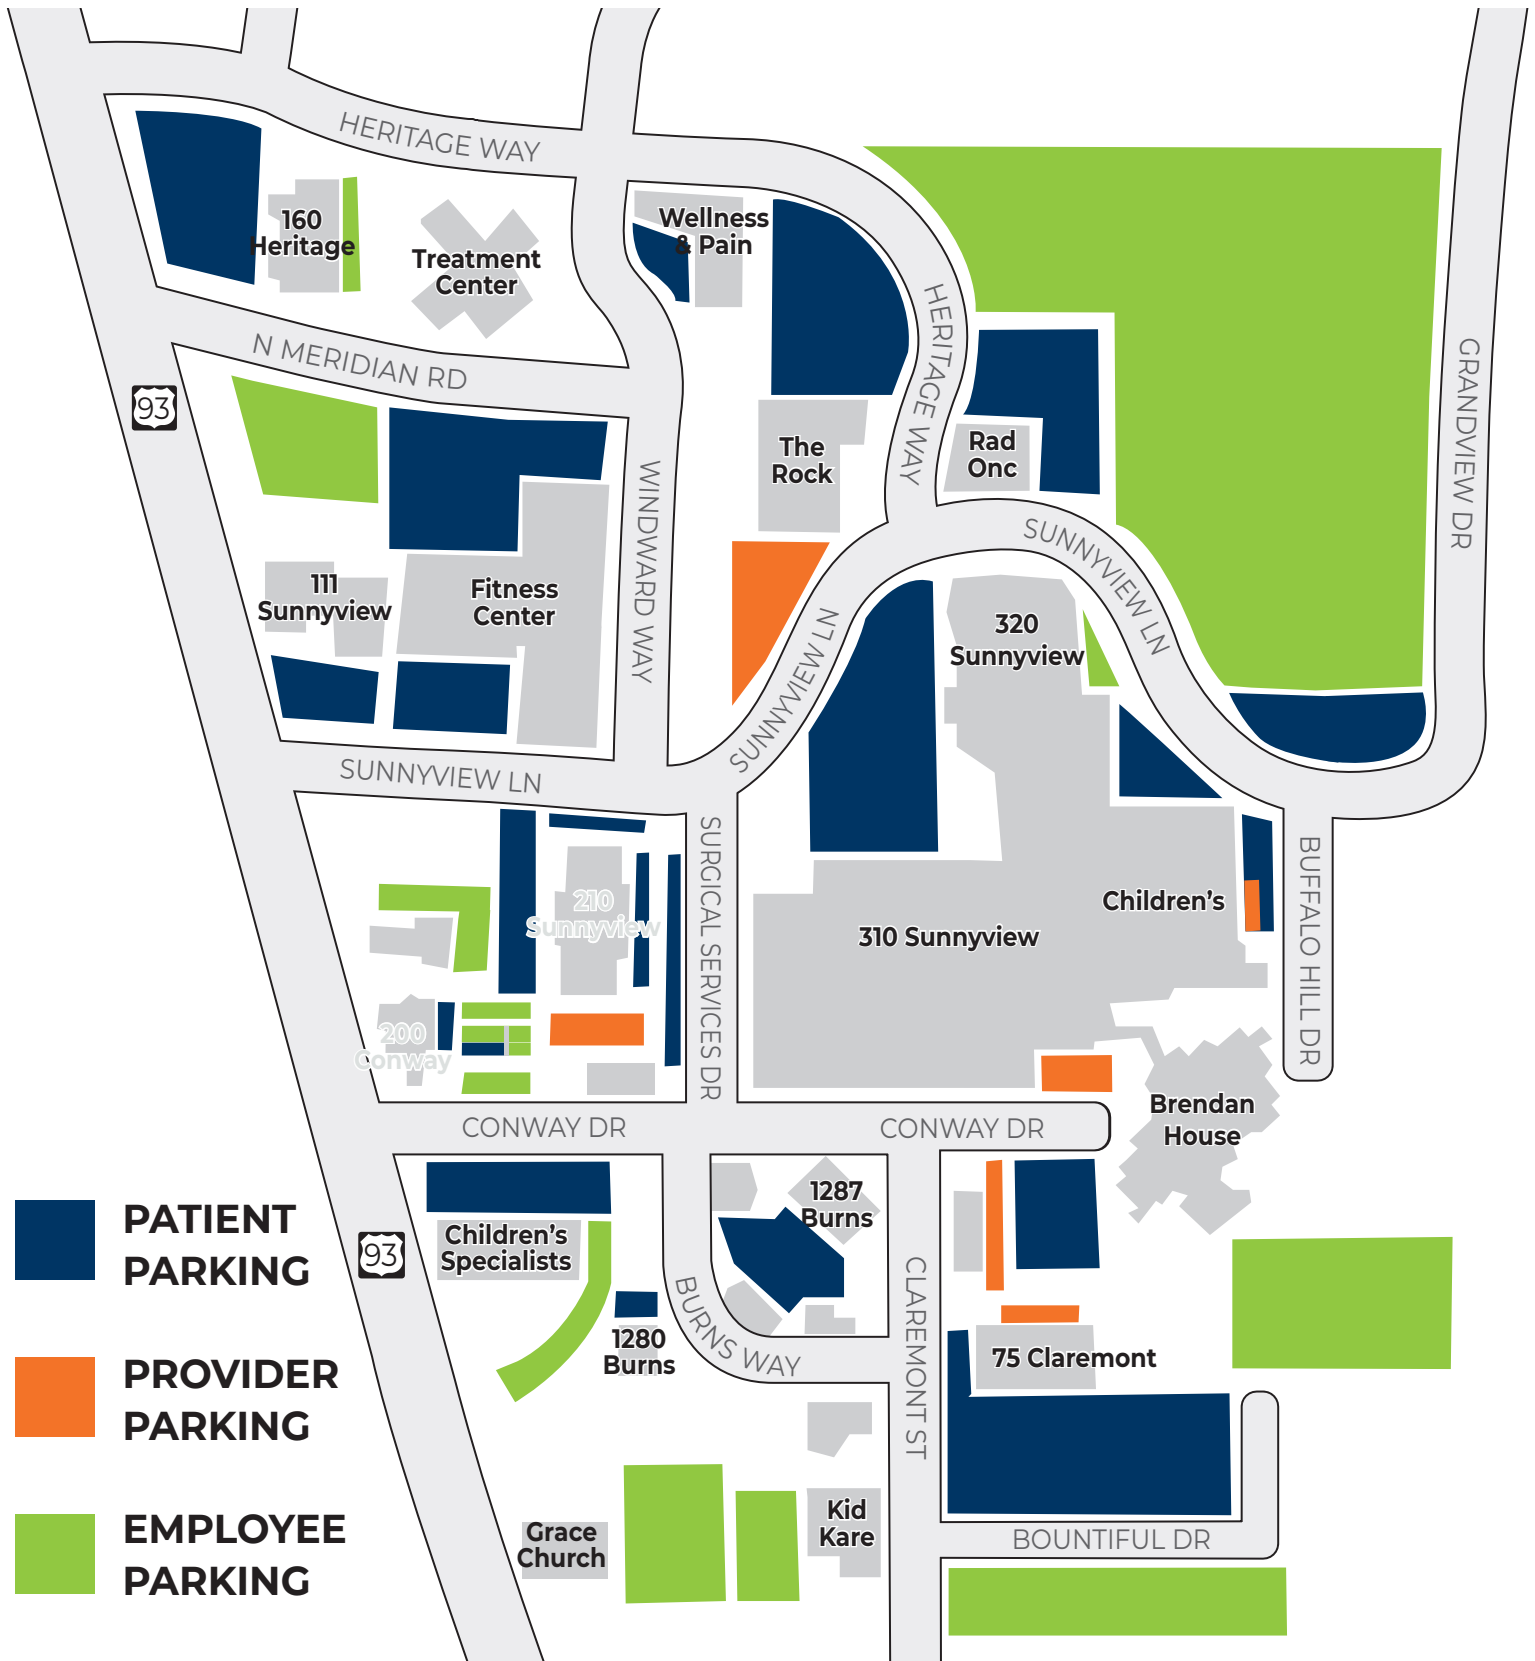

LOGAN HEALTH MEDICAL CENTER PARKING

Security is available between 6 p.m. and 6 a.m. to escort employees, visitors, and guests to their car. Call ext. 2420.