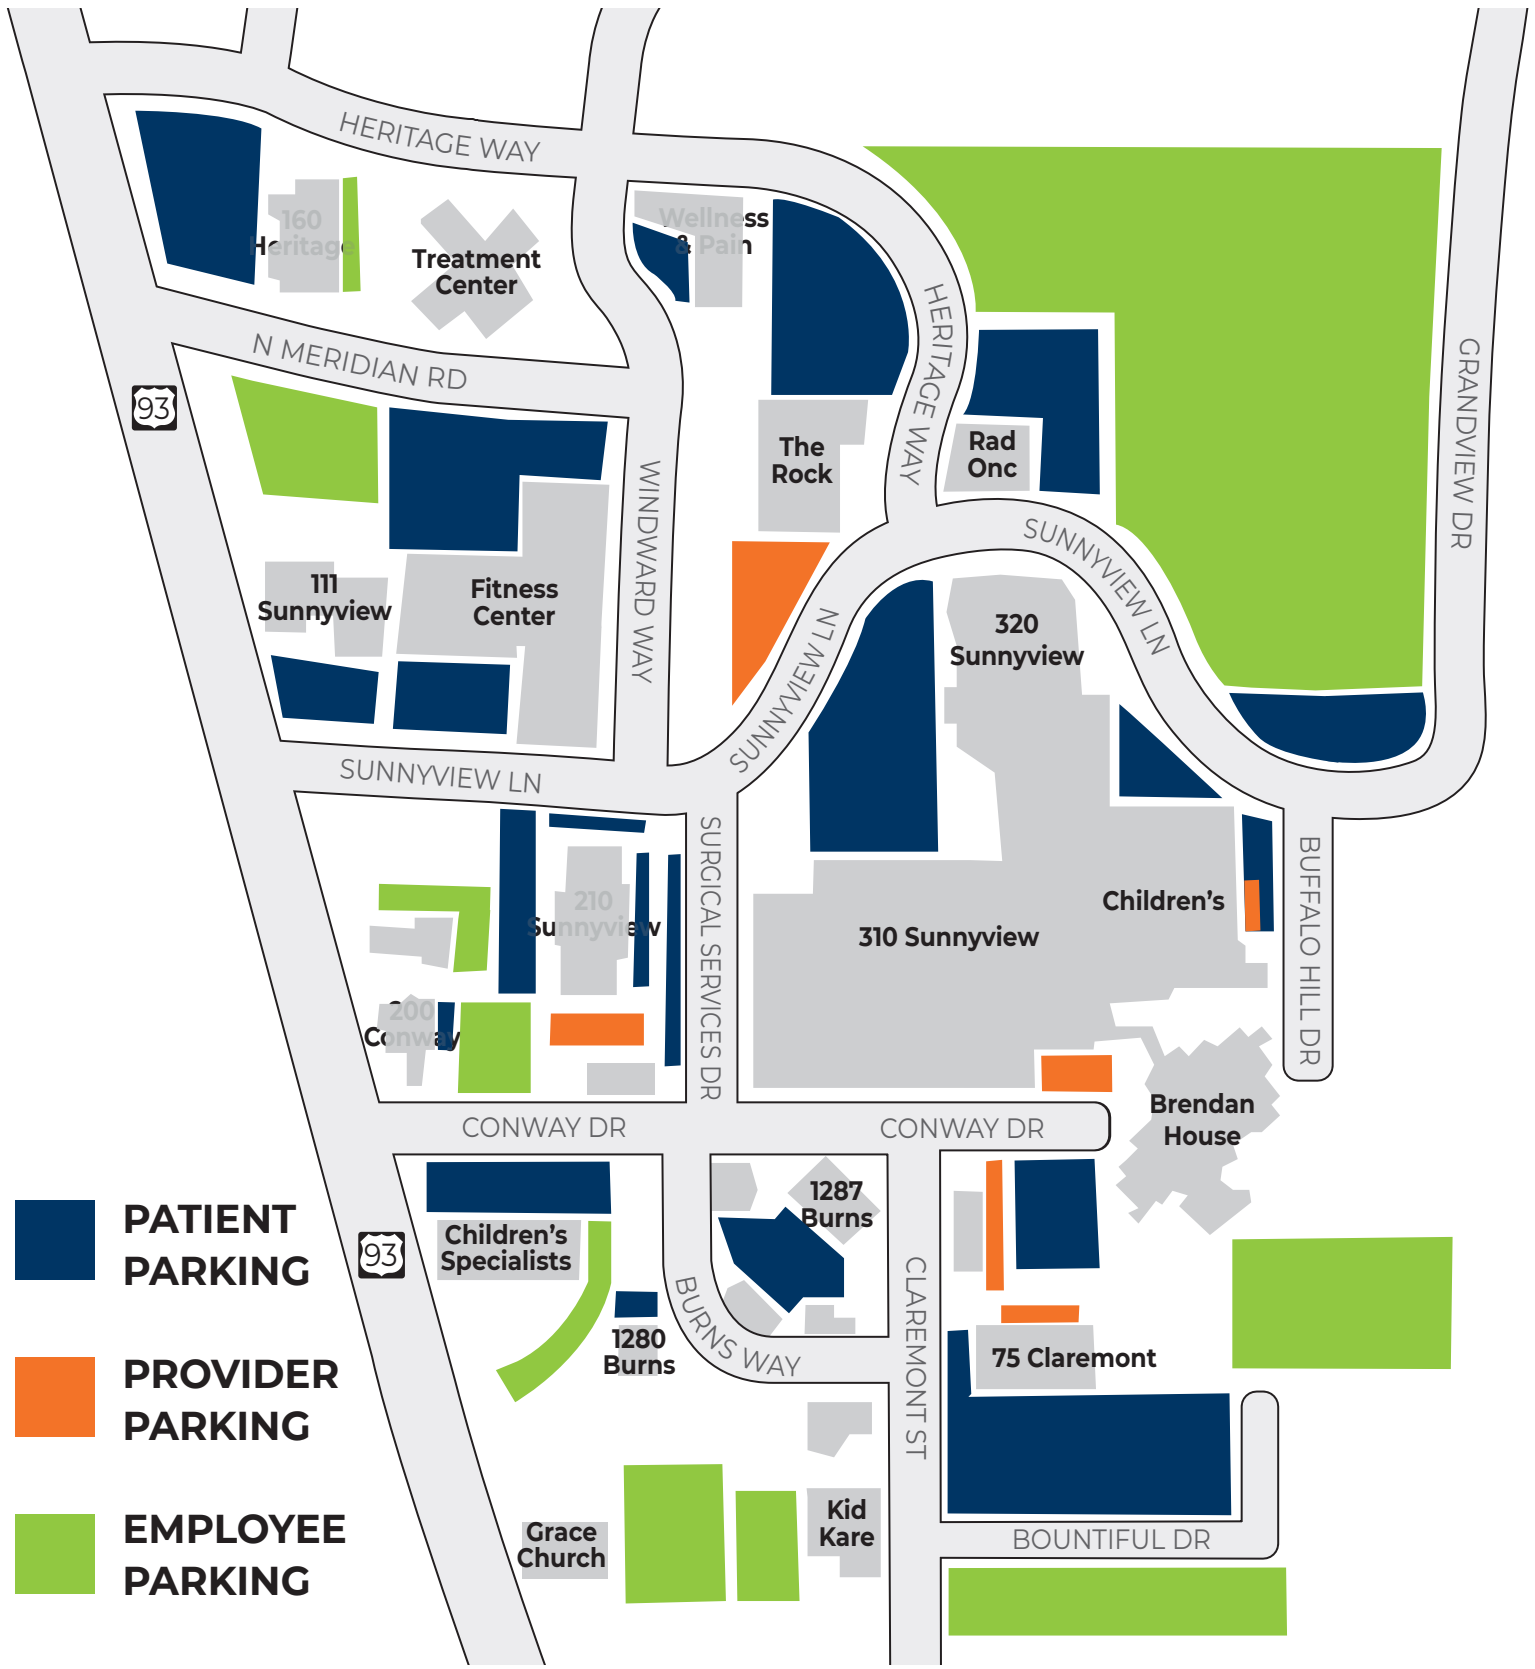

LOGAN HEALTH MEDICAL CENTER PARKING

Security is available between 6 p.m. and 6 a.m. to escort employees, visitors, and guests to their car. Call ext. 2420.